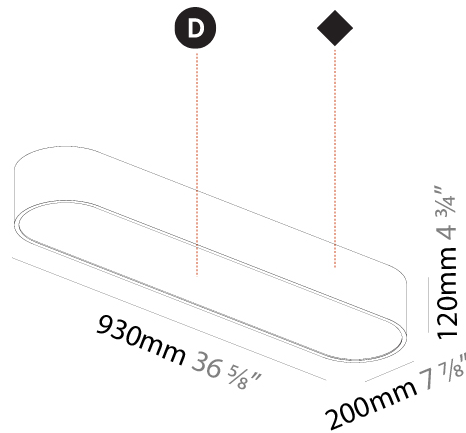

GENERAL

Series: Smoothy
Subseries: Smoothline
Partner: Prolicht
Division: Architectural
Installation: Surface
Product Type: Ceiling Surface
Mounting Location: Ceiling
Light Distribution: Direct

PHYSICAL

Shape: Oval
Length (mm): 930
Length (in): 36 5/8
Width (mm): 200
Width (in): 7 7/8
Height (mm): 120
Height (in): 4 3/4
Weight (kg): 5.108
Weight (lbs): 11.24
Diffuser: PMMA - Opal or Micro-Prism
Fixture Finish: SSR / BKV / CWI / CRY / HAB / UFT / ITA / RUA / FTG / MYG / LOD / PUS / FRO / FUP / KIA / POP / BLS / SPG / MEY / GOH / CHC / COM / ABZ / JAG / OBR / MOS / ROR
Fixture Material: Extruded Aluminum / Steel

ELECTRICAL

Lamp Type: LED (Zhaga Standard)
Input Wattage (W): 31.5
Total Output Wattage (W): 27
Dimming: Tri-Mode (Non-Dimming and Phase Dimming (120Vac only) and 0-10V Dimming)
Driver Included: Yes
Driver Location: Integrated
Driver Type: Constant Current - Universal
Driver Class: Class 2
Input Voltage (V): 120 - 277
Constant Current (MA): 500

LED

Color Temperature (°K): 3000 / 4000
Max. Delivered Lumen (lm): 2190 / 2410
CRI: >80 CRI
Lamp Life (hrs): 50000
Upon Request: Other CCT available

OPTICAL

RATINGS AND CERTIFICATIONS

Certified By: Certified for North American Standards
IP rating: IP20

PROJECT
TYPE
SPECIFIER
QUANTITY
DATE